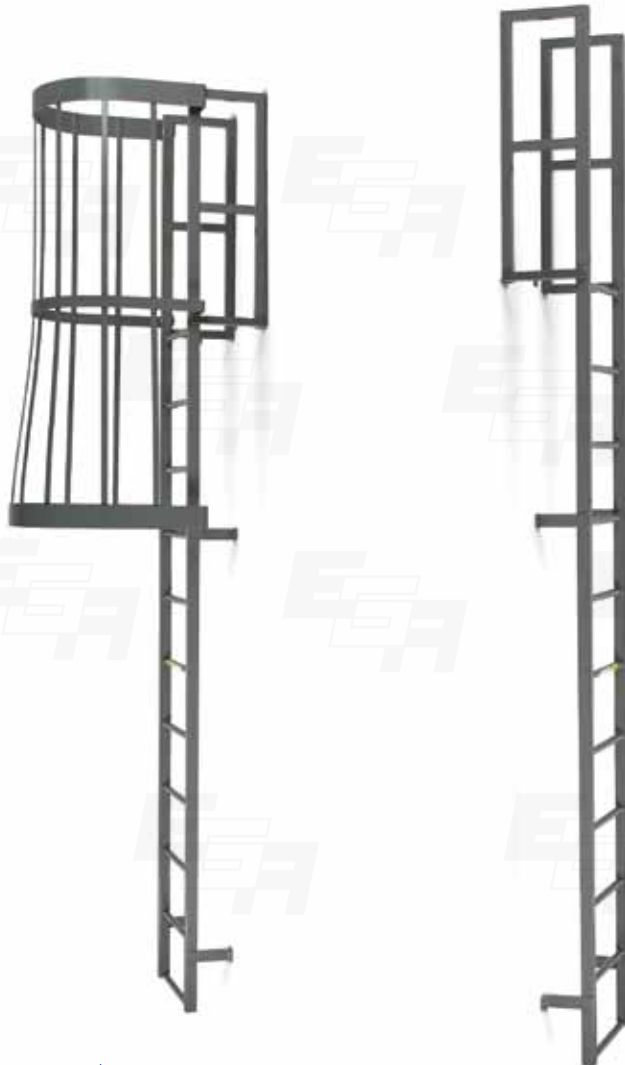

FIXED VERTICAL & CAGE LADDERS

Designed specifically for roof and platform access.